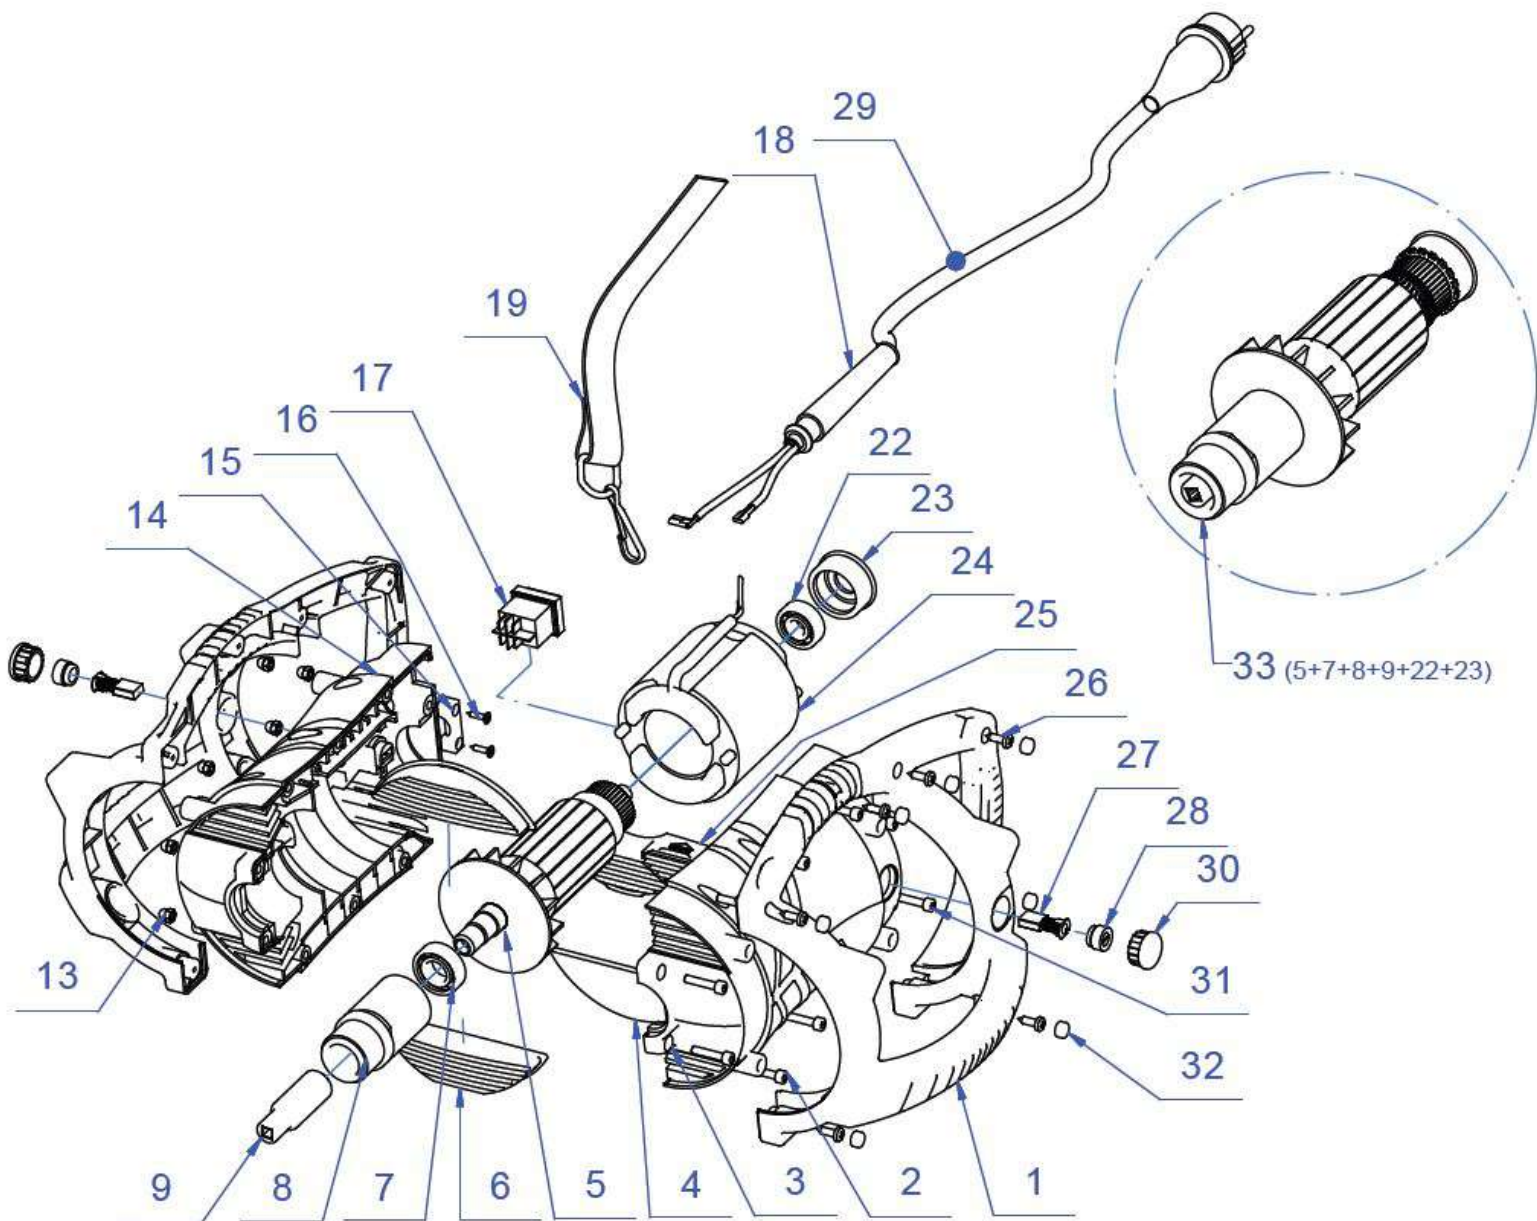

Review 1 . From serial number nr. 88386101

DINGO

Szám	Cikkszám	Cikknév
1	52-96202	HANDLE
2	102307	ALLEN BOLT M 5×25 DIN 912 8.8
3	102106	FLAT WASHER 5 DIN 125
4	52-96203	FILTER
6	52-96206	FRONT LATTICE
7	101160	BEARING 6003 2Z
8	52-96205	FRONT BEARING SUPPORT
9	52-96208	DRIVE DOG
13	102201	LOCK NUT M 5 DIN 986
14	52-96201	HOUSING ASSEMBLY
15	96210	CABLE CLAMP
16	102500	SELF-TAPPING SCREW 3,5×16 DIN 7981
17	52-103926	SWITCH KEDU HY12-9
18	52-96209	CABLE PROTECTOR
19	52-96211	SUPPORT BELT
22	101203	BEARING 6201ZZ
23	52-96204	REAR BEARING SUPPORT
24	126049	STATOR 230V
25	52-96207	REAR LATTICE
26	102535	SELF-TAPPING SCREW 4,8×16 DIN 7981
27	52-103653	BRUSH 230V
28	52-103652	BRUSH RETAINER
29	52-96228	230V CABLE+PROTECTOR UNIT
30	52-107087	CLOSING PLUG GPN 320 GL25
31	102306	ALLEN BOLT M 5×20 DIN 912 8.8
32	96214	BOLT CAP
33	52-96221	COMPLETE ROTOR 230V SET